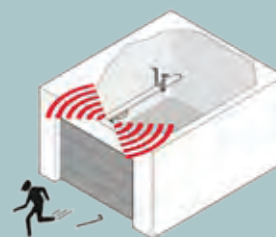

TECKENTRUP
DOOR SOLUTIONS