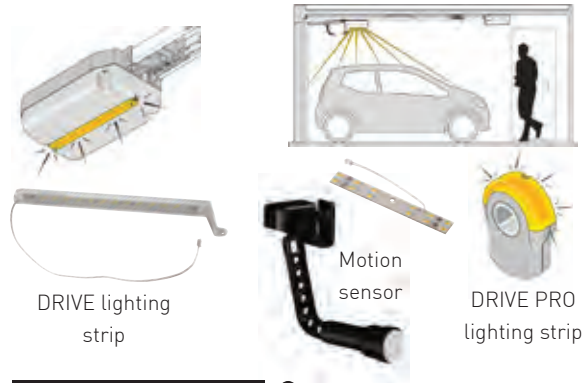

PARKING PACKS

A laser sensor to guide you to the perfect parking point combines with a humidity sensor. If you drive your car in wet and the humidity in the garage rises, the sensor automatically opens the door a short distance to allow fresh air in, helping prevent mould forming. When humidity levels drop, the sensor automatically closes the door.

Battery

AMBIENCE PACK 1 ●

Need more light? Extra lighting strips for the control units can be combined with the motion sensor to switch on automatically as you enter. No more crashing about in the dark!