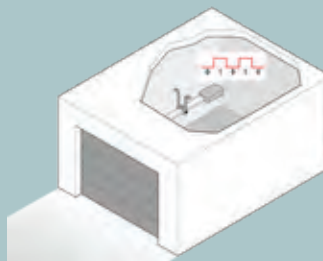

Harmony in motion

SMART

SOLUTIONS

Problem:

Out and about and can't remember if you left the garage door open?

SOLUTION! "SMART PACK":

The Output module transfers the door status (open/closed) allowing you to integrate your garage door into Smart Home systems.