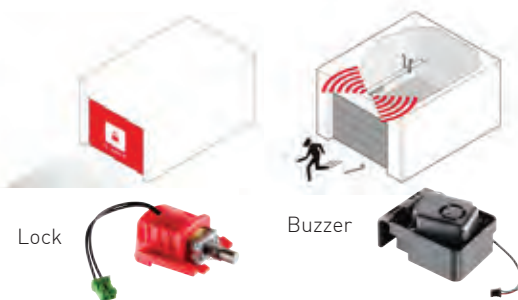

KEY

AVAILABLE FOR:
DRIVE / DRIVE PRO 500 ●
DRIVE / DRIVE PRO 600 ●

Harmony in motion

SMART SOLUTIONS

CONTROL, SO CLEVER..

SECURITY PACK 1

A magnetic motor lock that mechanically locks the motor in any position (even with ventilation function) up to an attack force of 300 kg, increasing the existing security.

The alarm buzzer recognises a break-in attempt and outputs a loud signal tone. The warning buzzer outputs an acoustic signal as the door closes.

Lock

Buzzer

SECURITY PACK 2

A relay that allows control of other garage or garden / security lighting.

The alarm buzzer recognises a break-in attempt and outputs a loud signal tone. The warning buzzer outputs an acoustic signal as the door closes.

Relay

Buzzer

SMART PACK

The Output module transfers the door status (open/closed) allowing you to integrate your garage door into Smart Home systems.