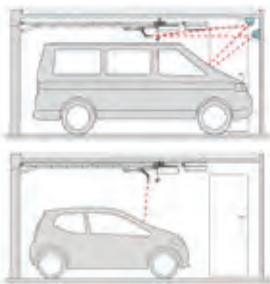

COMPLEMENTARY

CarTeck DRIVE⁺

Our function packs place you in control. Clever technology takes the guess work out of parking, keeps your garage dry, lights your way and keeps you moving even if power fails.

PARKING PACKS

A laser sensor to guide you to the perfect parking point combines with a humidity sensor. If you drive your car in wet and the humidity in the garage rises, the sensor automatically opens the door a short distance to allow fresh air in, helping prevent mould forming. When humidity levels drop, the sensor automatically closes the door.

PARKING PACK 1 ●

Laser & reflector