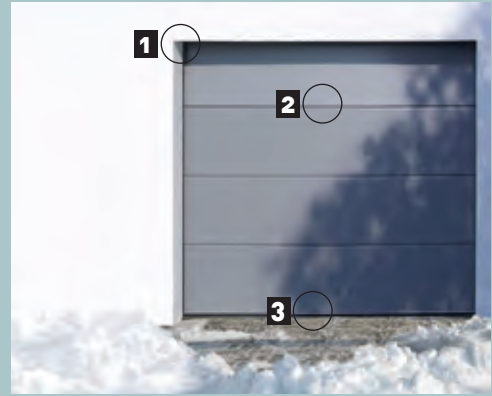

HOME | EIGHT GOOD REASONS

HEAVY WEATHER? WARM, DRY & FEWER DRAUGHTS!

WARM, DRY & FEWER DRAUGHTS

Garages can be dust blown, cold, draughty and damp places. CarTeck Automatic is designed to bring your garage back into your home.