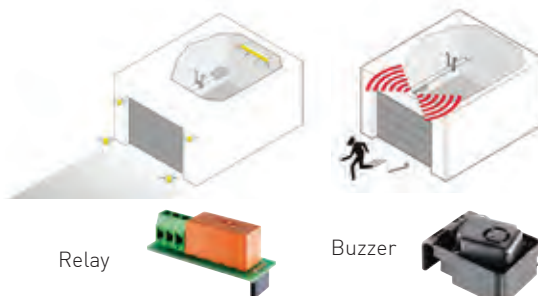

The alarm buzzer recognises a break-in attempt and outputs a loud signal tone. The warning buzzer outputs an acoustic signal as the door closes.

Lock

Buzzer

SECURITY PACK 2

A relay that allows control of other garage or garden / security lighting.

The alarm buzzer recognises a break-in attempt and outputs a loud signal tone. The warning buzzer outputs an acoustic signal as the door closes.

Relay

Buzzer

SMART PACK

The Output module transfers the door status (open/closed) allowing you to integrate your garage door into Smart Home systems.