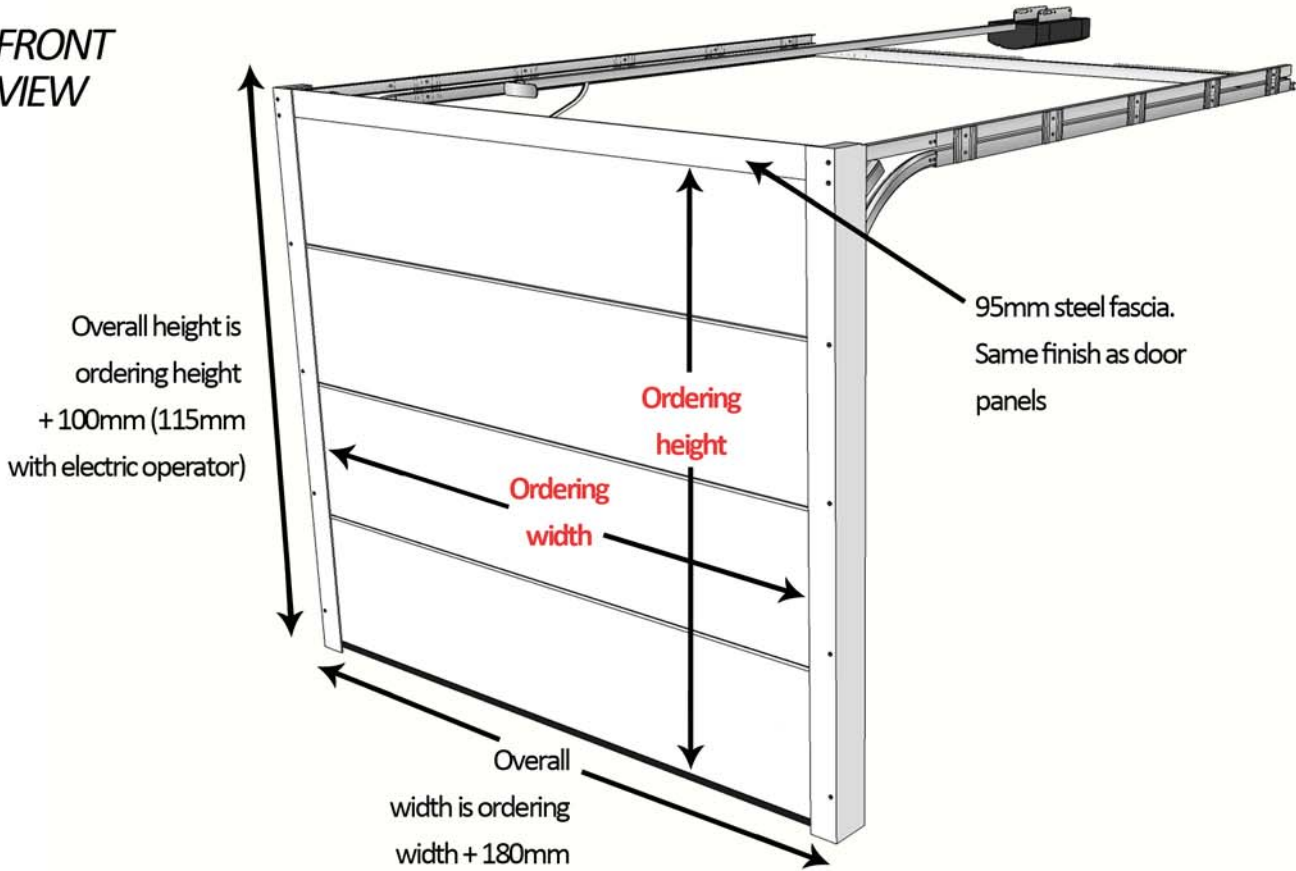

Hormann Sectional Garage Door

L Track dimensions

FRONT VIEW

REAR VIEW