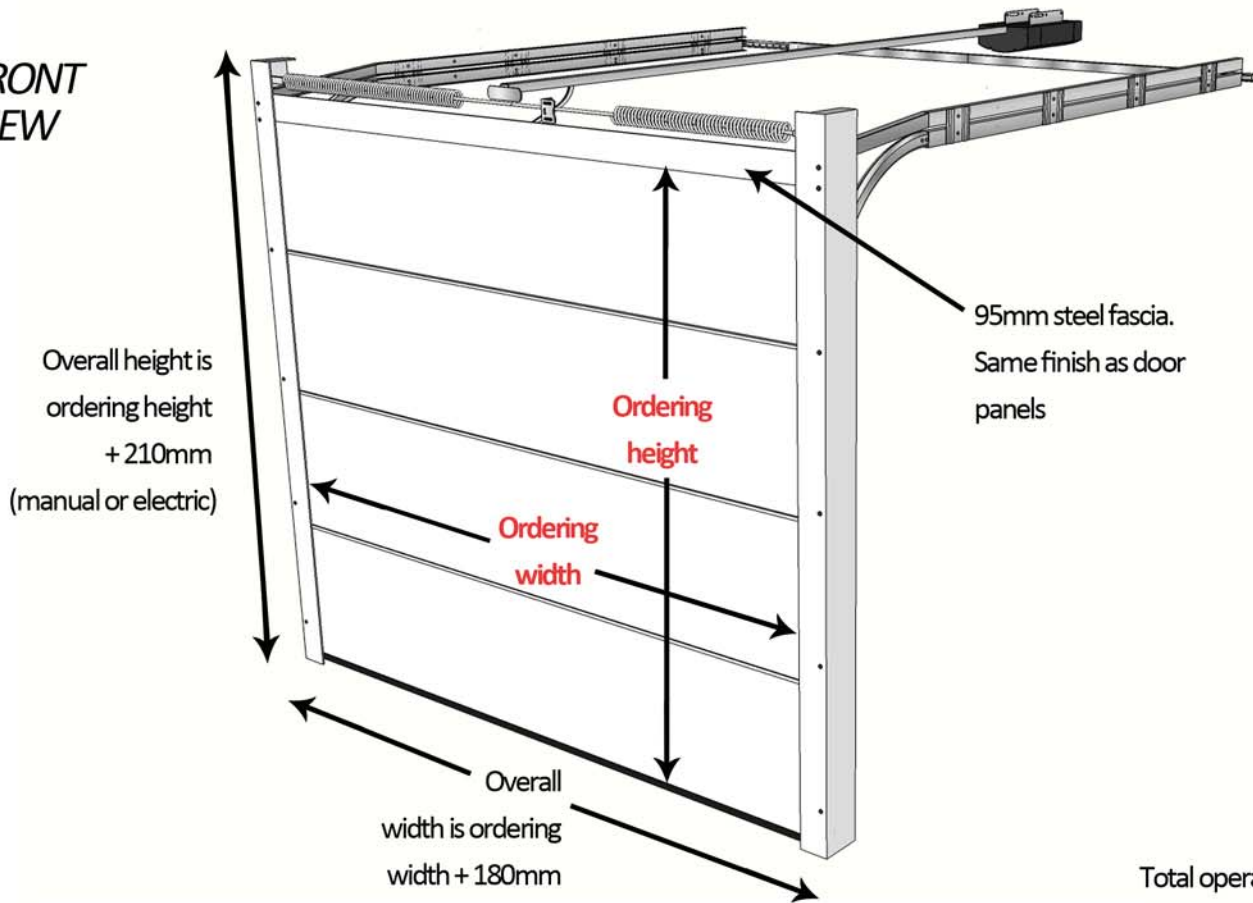

Hormann Sectional Garage Door

N Track dimensions

**FRONT
VIEW**

**REAR
VIEW**

Total operator length: -

K boom = 3200mm

M boom = 3450mm

L boom = 4125mm