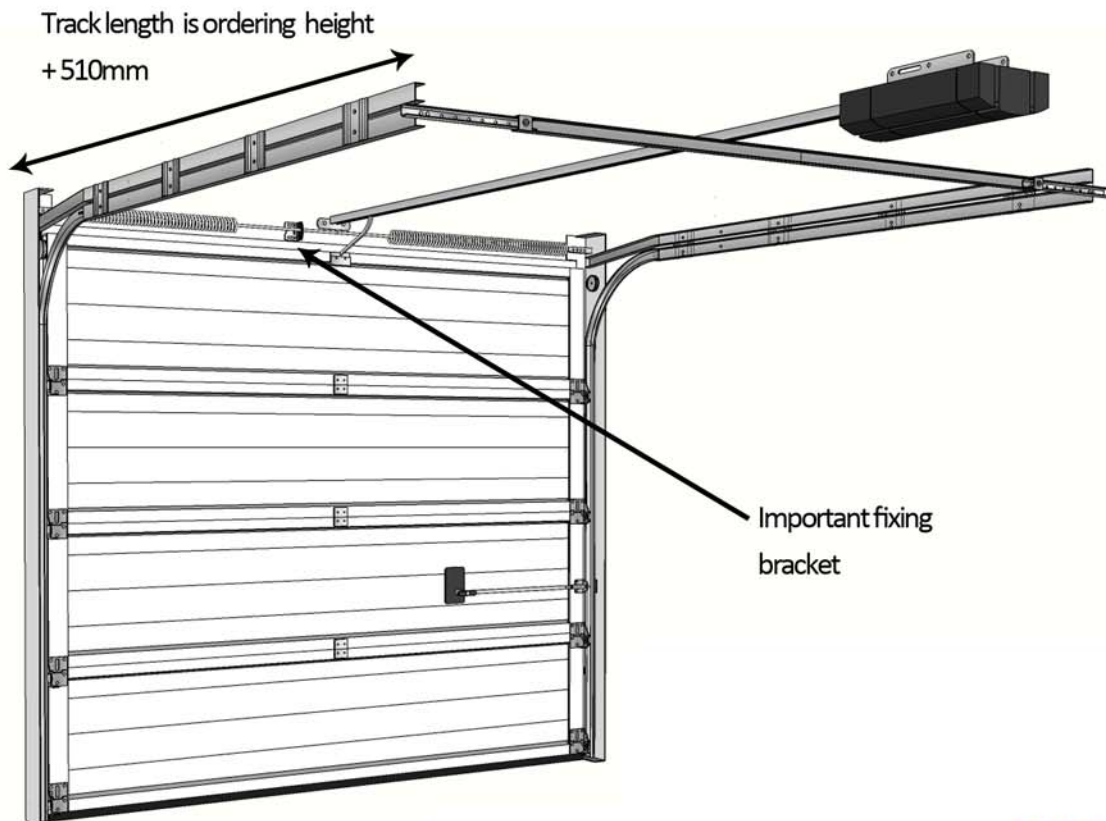

Hormann Sectional Garage Door

N Track dimensions

**FRONT
VIEW**

**REAR
VIEW**

Total operator length: -

K boom = 3200mm

M boom = 3450mm

L boom = 4125mm