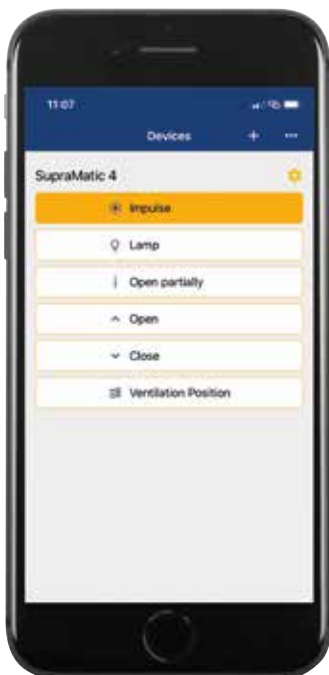

Hörmann BlueSecur

Bluetooth receiver as standard
Operation by smartphone using the Hörmann BlueSecur app

¹⁾ in comparison with the ProMatic series 3